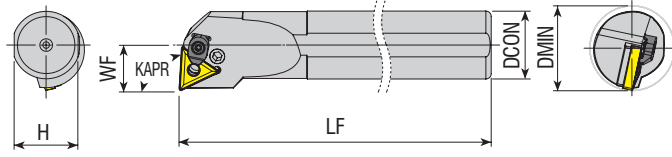

Takım Kodu Ordering Code Bestell-Bezeichnung	Stok Stock Lager		Takım Ölçüleri (mm) Dimension (mm) Abmessung (mm)					Kesici Uç Insert Wendeschneidplatte	Yedek Parçaları / Spare Parts / Ersatzteile																						
	R	L	DCON	H	LF	WF	DMIN		Levye Lever Kniehebel	Levye Vidası Lever Screw Kniehebelschraube	Altılık Shim Unterlage	Altılık Yay Shim Spring Feder für Unterlage	Baskı Pabucu Wedge Clamp Spannpratze	Pabuç Vidası Clamp Screw Klemmschraube	Anahtar Allen Key Innensechskantschlüssel																
S16P PTUNR/L 16	●	●	16	14.8	170	11	≥20	TN.. 1604..	APL-08	ALV-07-M6x13	-	AAY-07	-	-	AAL-02-2.5																
S20R PTUNR/L 16	●	●	20	18.3	200	13	≥25		APL-01	ALV-01-M6x14	AATN-3-0025	AAY-01	ACK-05	4015-M4x11																	
S25S PTUNR/L 16C	●	●	25	23	250	17	≥32			ALV-02-M6x17						AATN-3-0015	AAY-02	ACK-05	4015-M4x11												
S32T PTUNR/L 16C	●	●	32	30	300	22	≥40													ALV-03-M8x19	AATN-3-0015	AAY-02	ACK-05	4015-M4x11							
S40U PTUNR/L 16C	●	●	40	37.5	350	27	≥50																		ALV-07-M6x13	AATN-3-0025	AAY-07	ACK-05	4015-M4x11		
S32T PTUNR/L 22C	●	●	32	30	300	22	≥40	TN.. 2204..	APL-02	ALV-03-M8x19	AATN-3-0015	AAY-02	ACK-05	4015-M4x11																	
S40U PTUNR/L 22C	●	●	40	37.5	350	27	≥50								ALV-01-M6x14	AATN-3-0025	AAY-01	ACK-05	4015-M4x11												
S50V PTUNR/L 22C	●	●	50	47	400	35	≥63													ALV-02-M6x17	AATN-3-0025	AAY-01	ACK-05	4015-M4x11							
A16M PTUNR/L 16	●	●	16	14.8	150	11	≥20																		APL-01	ALV-02-M6x17	AATN-3-0025	AAY-01	ACK-05	4015-M4x11	
A20P PTUNR/L 16	●	●	20	18.3	170	13	≥25		ALV-03-M8x19	AATN-3-0015	AAY-02	ACK-05	4015-M4x11																		
A25R PTUNR/L 16C	●	●	25	23	200	17	≥32	ALV-07-M6x13						AATN-3-0025	AAY-07	ACK-05	4015-M4x11														
A32S PTUNR/L 16C	●	●	32	30	250	22	≥40											TN.. 1604..	APL-01	ALV-02-M6x17	AATN-3-0025	AAY-01	ACK-05	4015-M4x11							
A40T PTUNR/L 16C	●	●	40	37.5	300	27	≥50	ALV-03-M8x19	AATN-3-0015	AAY-02	ACK-05	4015-M4x11																			
A32S PTUNR/L 22C	●	●	32	30	250	22	≥40						ALV-07-M6x13	AATN-3-0025	AAY-07	ACK-05	4015-M4x11														
A40T PTUNR/L 22C	●	●	40	37.5	300	27	≥50																		TN.. 2204..	APL-02	ALV-03-M8x19	AATN-3-0015	AAY-02	ACK-05	4015-M4x11